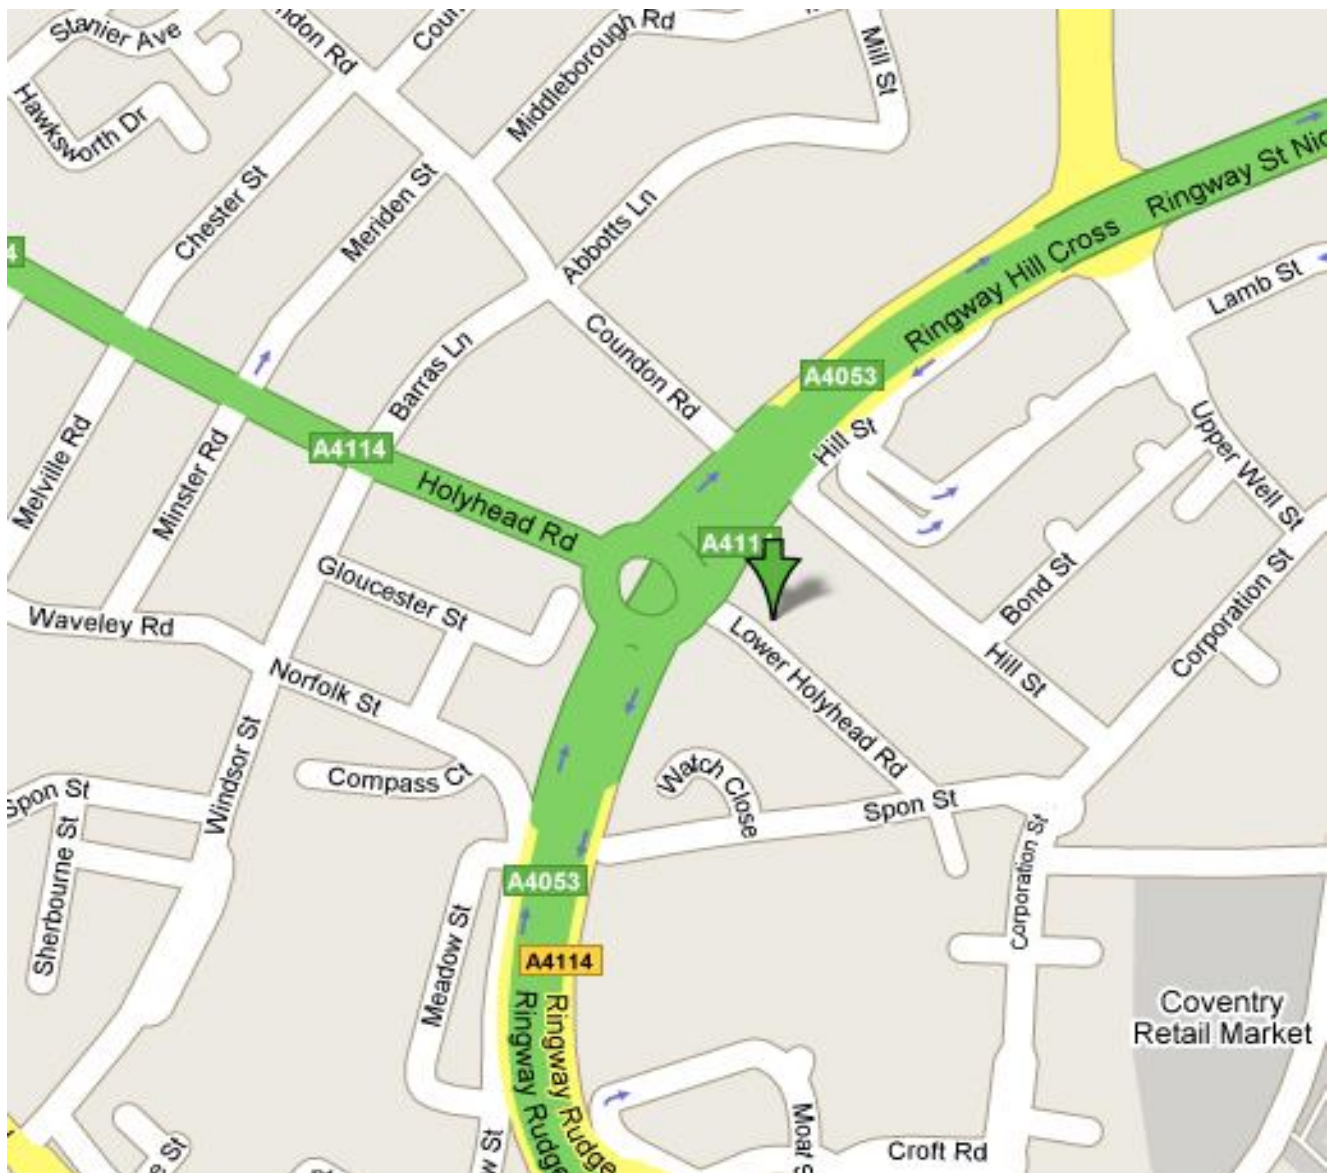

About Visiting Coventry Artspace:

The Artspace building is based in Coventry city centre at:

**16 Lower Holyhead Road
Coventry
CV1 3AU**

A map is provided below. Our central location has excellent public transport links, if you would like further details please contact us using the details at the bottom of this page. Parking at Artspace is available but limited. If you intend to park with us please contact us in advance of your visit. We can provide safe and secure bicycle parking.

Our public facilities are wheelchair accessible with DDA compliant facilities. To discuss access before your visit to Artspace please contact us using the details below.

16 Lower Holyhead Road, Coventry, CV1 3AU
T: 024 7655 3533 E: Laura@coventry-artspace.co.uk
W: www.coventry-artspace.co.uk